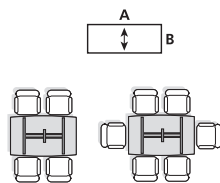

Rectangular Tables

Underframe is positioned to accept chairs at the end of the table.

KNTR24Z	2400	x	800		320.00	336.00	354.00
KNTR22Z	2200	x	800		295.00	310.00	325.00
KNTR20Z	2000	x	800		270.00	283.00	297.00
KNTR18Z	1800	x	800		246.00	258.00	270.00
KNTR16Z	1600	x	800		234.00	244.00	257.00
KNTR14Z	1400	x	800		221.00	233.00	243.00
KNTR12Z	1200	x	800		208.00	219.00	231.00