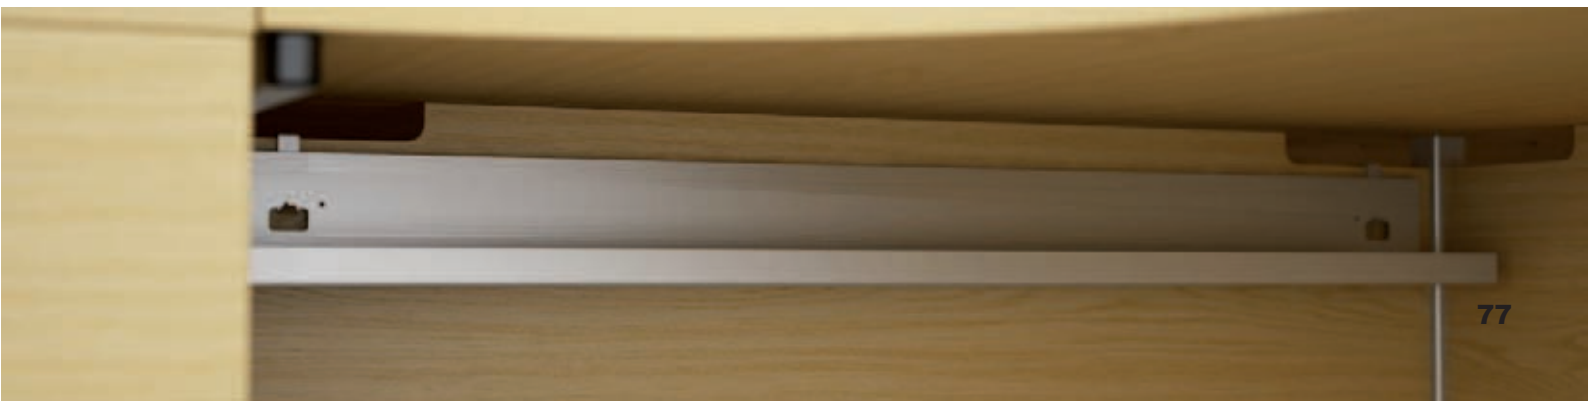

Price

KNERI	20.00