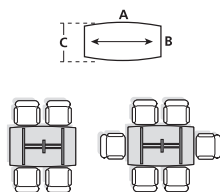

### Boat Shaped Tables

Underframe is positioned to accept chairs at the end of the table.

KNTB24Z	2400	x	800	x	1000	445.00	467.00	489.00
KNTB22Z	2200	x	800	x	1000	419.00	439.00	462.00
KNTB20Z	2000	x	800	x	1000	392.00	412.00	432.00
KNTB18Z	1800	x	800	x	1000	369.00	387.00	406.00
KNTB16Z	1600	x	800	x	1000	356.00	373.00	391.00