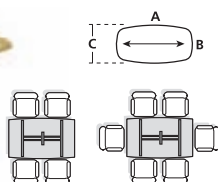

Lozenge Tables

KNTL24Z	2400	x	800	x	1000	467.00	489.00	515.00
KNTL22Z	2200	x	800	x	1000	442.00	465.00	487.00
KNTL20Z	2000	x	800	x	1000	418.00	438.00	461.00