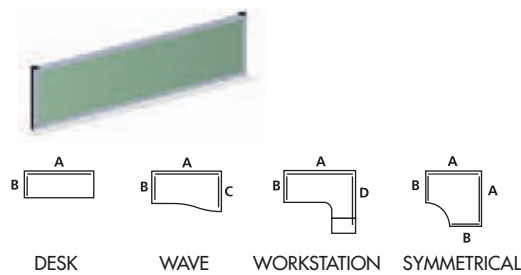

380mm High Desktop Screens - Straight

Inclusive of Fixing brackets, Require link post at joint.

Code	Were Used	W	D	H	Band 1	Band 2
VSDF184-05	1800 (A)	1768	x 30	x 380	197.00	208.00
VSDF174-05	1200 (D)	1598	x 30	x 380	155.00	163.00
VSDF164-05	1600 (A)	1568	x 30	x 380	154.00	162.00
VSDF144-05	1400 (A)	1368	x 30	x 380	130.00	140.00
VSDF124-05	1200 (A)	1168	x 30	x 380	125.00	134.00
VSDF124-09	1200 side of 120°	1168	x 30	x 380	125.00	134.00
VSDF104-10	1000 (C)	968	x 30	x 380	120.00	128.00
VSDF104-09	1000 side of 120	968	x 30	x 380	120.00	128.00
VSDF104-05	1000 (A)	968	x 30	x 380	120.00	128.00
VSDF084-10	800 (B)	768	x 30	x 380	110.00	114.00
VSDF084-05	800 (A)	768	x 30	x 380	110.00	114.00

380/180mm High Desktop Screens - Wave

Inclusive of Fixing brackets, Require link post at joint.