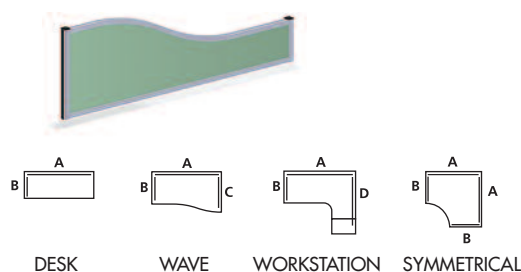

### 380mm High Desktop Screens - Straight

Inclusive of Fixing brackets, Require link post at joint.

Code	Were Used	W	D	H	Band 1	Band 2
VSDF184-05	1800 (A)	1768	x 30	x 380	197.00	208.00
VSDF174-05	1200 (D)	1598	x 30	x 380	155.00	163.00
VSDF164-05	1600 (A)	1568	x 30	x 380	154.00	162.00
VSDF144-05	1400 (A)	1368	x 30	x 380	130.00	140.00
VSDF124-05	1200 (A)	1168	x 30	x 380	125.00	134.00
VSDF124-09	1200 side of 120°	1168	x 30	x 380	125.00	134.00
VSDF104-10	1000 (C)	968	x 30	x 380	120.00	128.00
VSDF104-09	1000 side of 120	968	x 30	x 380	120.00	128.00
VSDF104-05	1000 (A)	968	x 30	x 380	120.00	128.00
VSDF084-10	800 (B)	768	x 30	x 380	110.00	114.00
VSDF084-05	800 (A)	768	x 30	x 380	110.00	114.00

### 380/180mm High Desktop Screens - Wave

Inclusive of Fixing brackets, Require link post at joint.

VSDF184W-05	1800 (A)	1768	x 30	x 380/180	229.00	241.00
VSDF174W-05	1200 (D)	1598	x 30	x 380/180	197.00	205.00
VSDF164W-05	1600 (A)	1568	x 30	x 380/180	196.00	204.00
VSDF144W-05	1400 (A)	1368	x 30	x 380/180	191.00	200.00
VSDF124W-05	1200 (A)	1168	x 30	x 380/180	181.00	189.00
VSDF124W-09	1200 side of 120°	1168	x 30	x 380/180	181.00	189.00
VSDF104W-10	1000 (C)	968	x 30	x 380/180	176.00	185.00
VSDF104W-09	1000 side of 120°	968	x 30	x 380/180	176.00	185.00
VSDF104W-05	1000 (A)	968	x 30	x 380/180	176.00	185.00
VSDF084W-10	1800 (B)	768	x 30	x 380/180	155.00	160.00
VSDF084W-05	1800 (A)	768	x 30	x 380/180	155.00	160.00