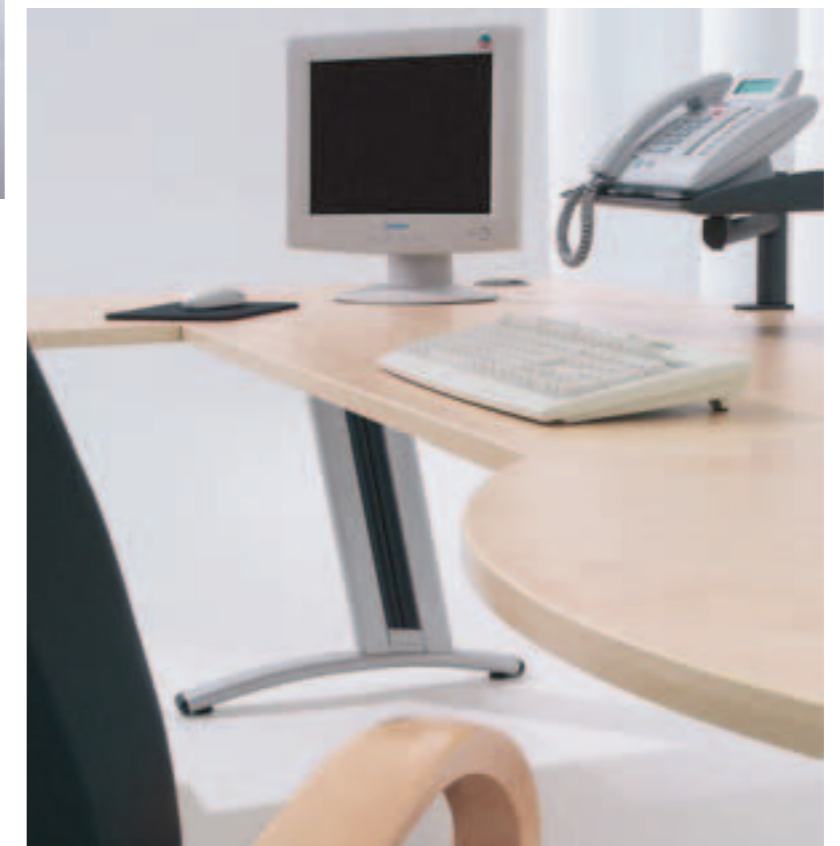

Available in a choice of three MFC finishes; Oak, Beech and Maple, VISUAL Desking provides the durability, **reliability** and flexibility required by any modern office environment.