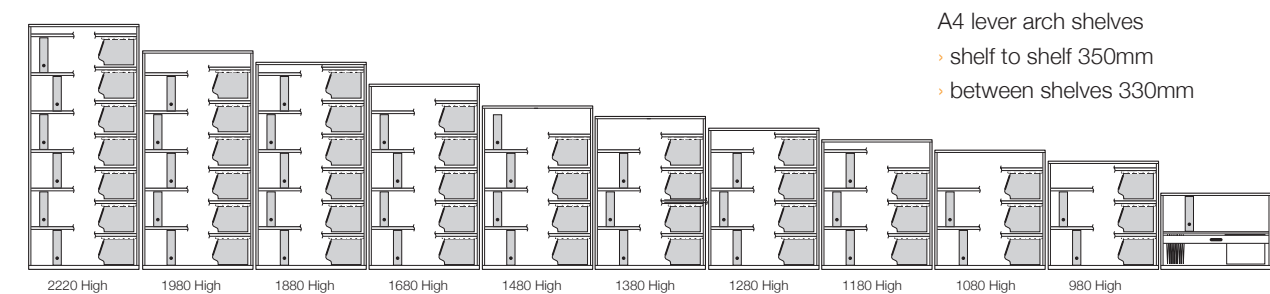

A4 lever arch shelves
› shelf to shelf 350mm
› between shelves 330mm